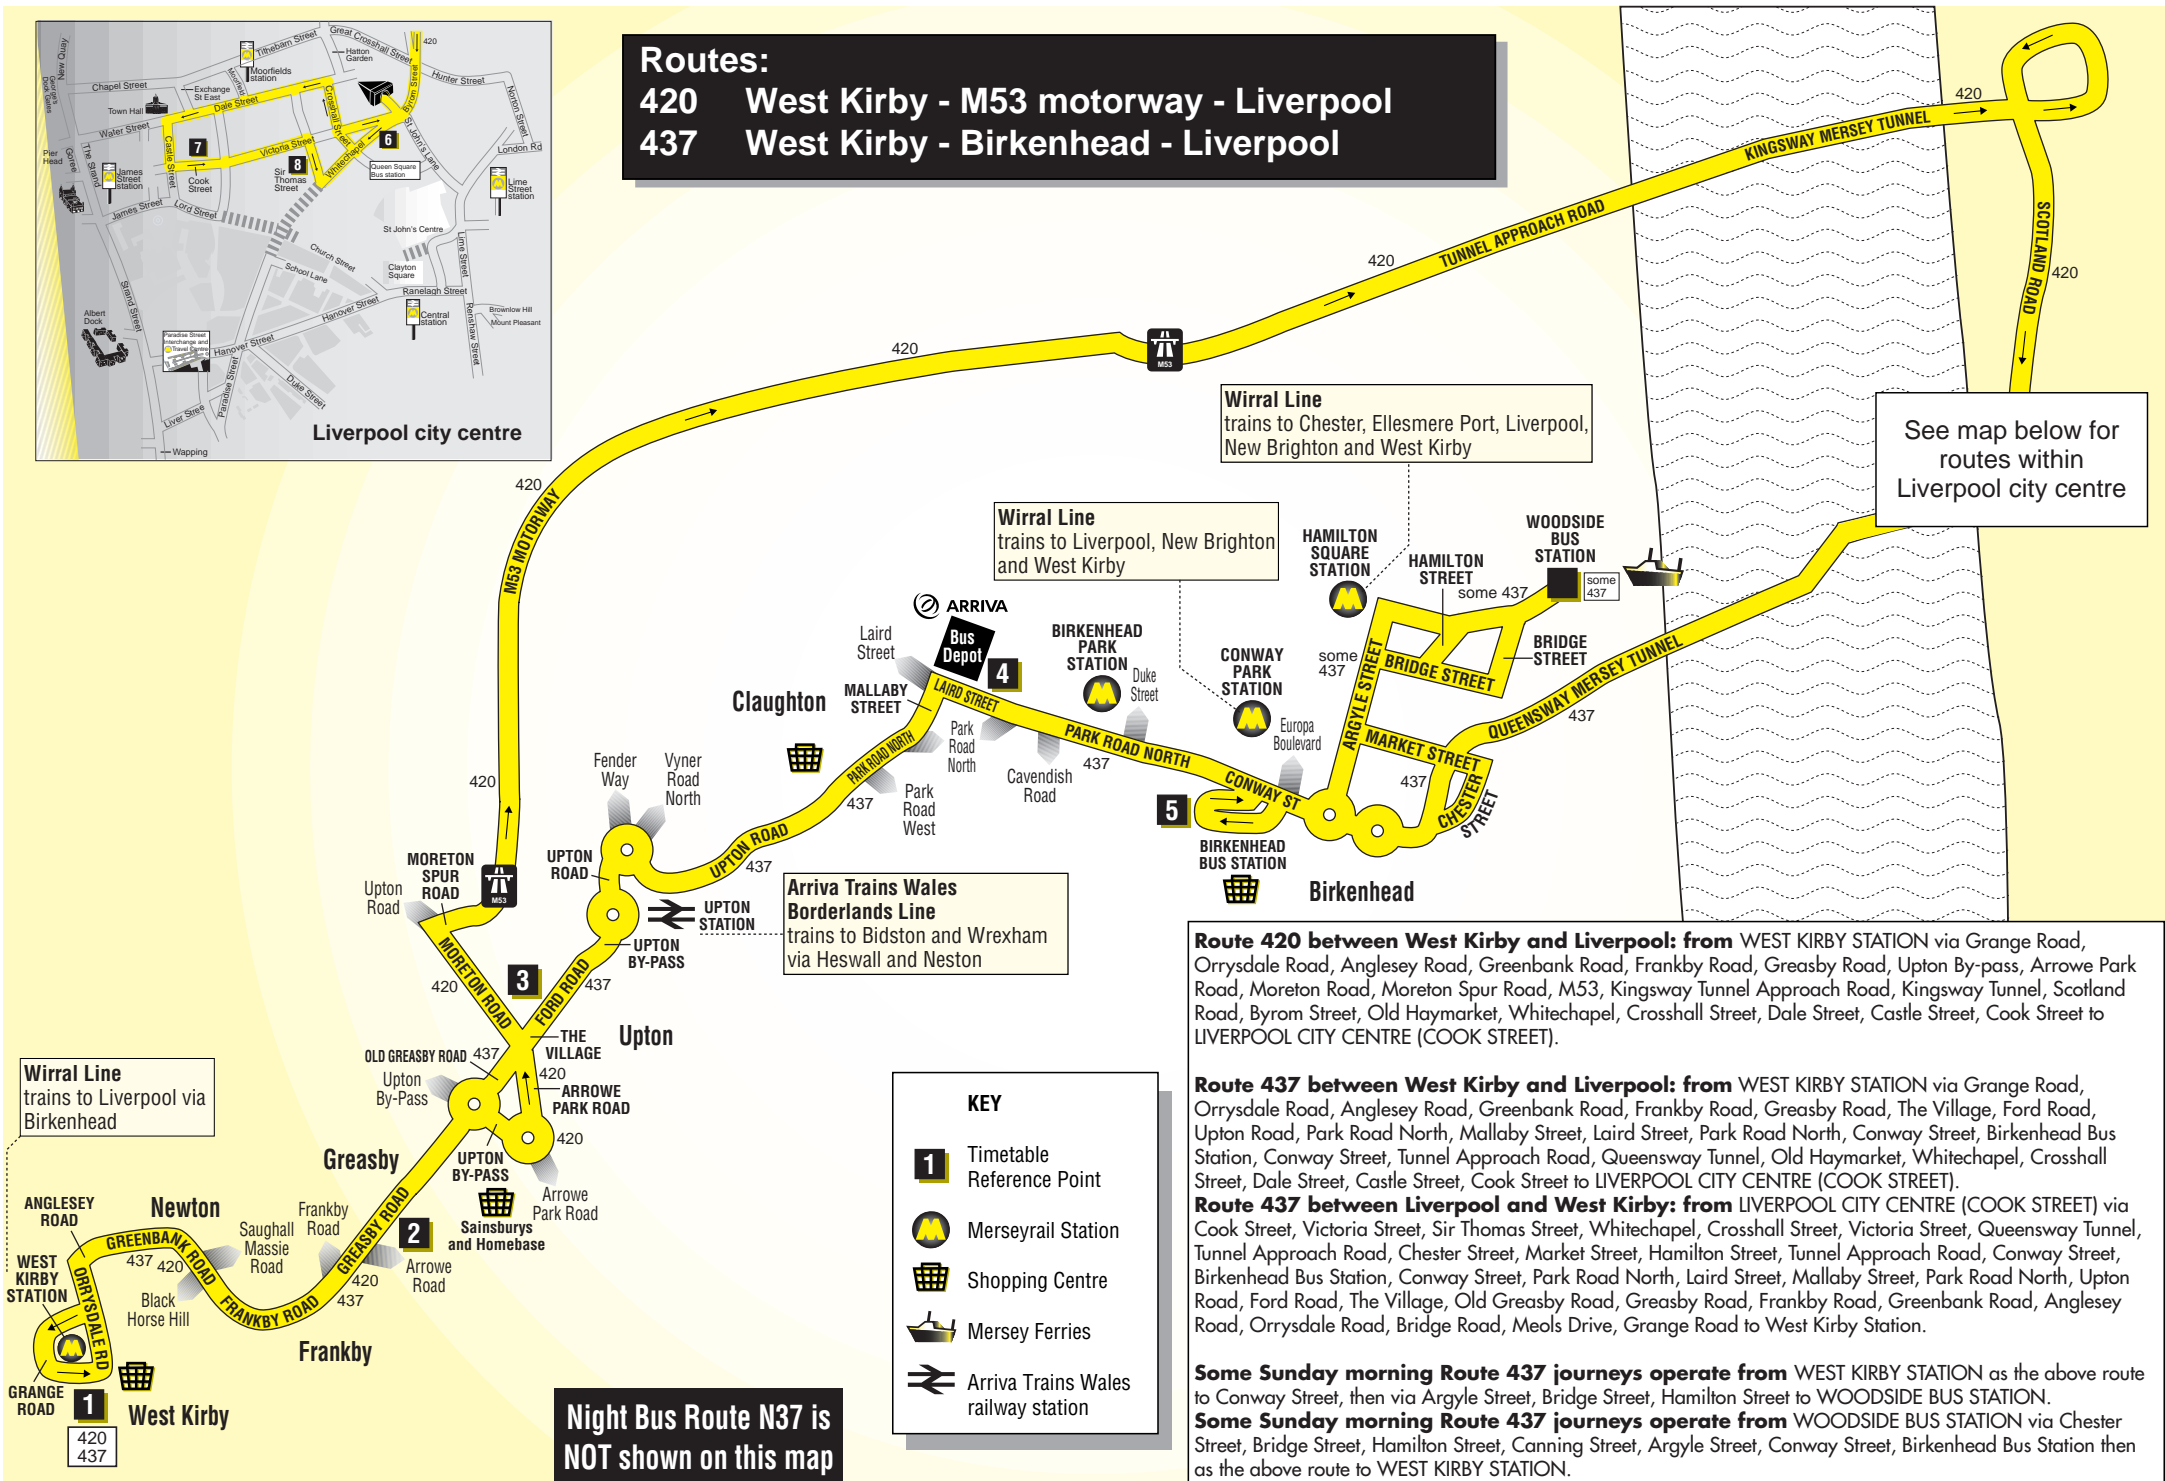

Codes used above:

▷ - means this bus starts from Woodside Bus Station 5 minutes earlier

NBH - means this bus does not run on bank holidays

Liverpool city centre

Routes:
420 West Kirby - M53 motorway - Liverpool
437 West Kirby - Birkenhead - Liverpool

Night Bus Route N37 is NOT shown on this map

Wirral Line
trains to Chester, Ellesmere Port, Liverpool, New Brighton and West Kirby

Wirral Line
trains to Liverpool, New Brighton and West Kirby

Arriva Trains Wales Borderlands Line
trains to Bidston and Wrexham via Heswall and Neston

Wirral Line
trains to Liverpool via Birkenhead

See map below for routes within Liverpool city centre

KEY

- 1 Timetable Reference Point
- Merseyrail Station
- Shopping Centre
- Mersey Ferries
- Arriva Trains Wales railway station

Route 420 between West Kirby and Liverpool: from WEST KIRBY STATION via Grange Road, Orrysdale Road, Anglesey Road, Greenbank Road, Frankby Road, Greasby Road, Upton By-pass, Arrowse Park Road, Moreton Road, Moreton Spur Road, M53, Kingsway Tunnel Approach Road, Kingsway Tunnel, Scotland Road, Liverpool CITY CENTRE (COOK STREET).