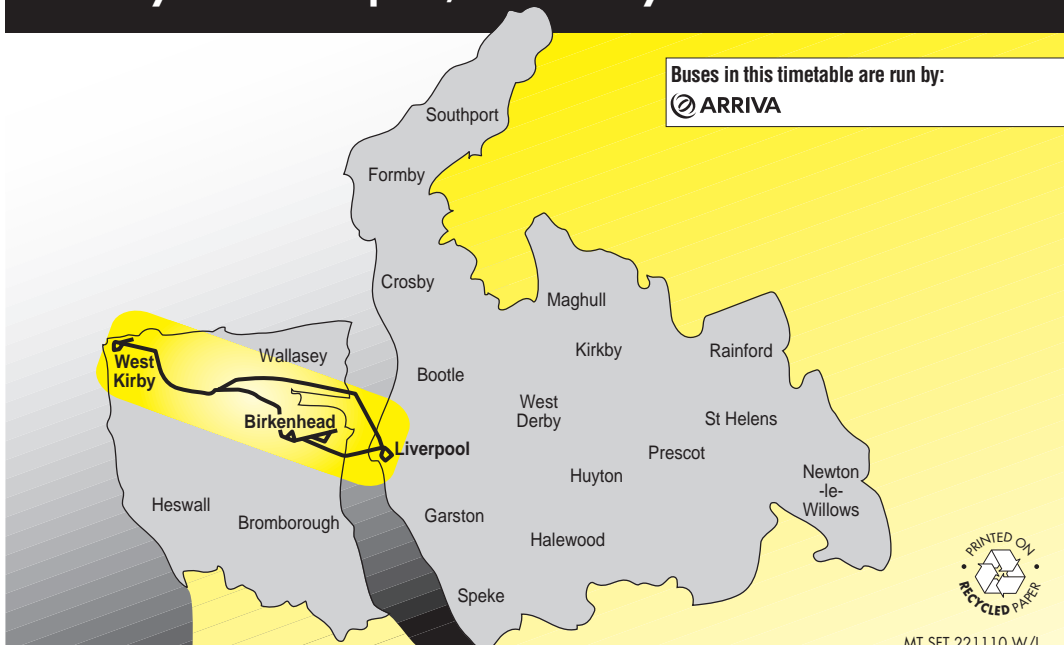

West Kirby - Liverpool Hoylake - Liverpool, West Kirby - Woodside

MT SFT 221110 W/L

Changes from 23 November 2010

Route 420: buses now finish in Cook Street in Liverpool city centre.

Route 437: buses now start and finish in Cook Street in Liverpool city centre.

The times are unchanged.

(Route N37 is unchanged.)

Travel Information

traveline
public transport info

0871 200 22 33

Calls costs 10p per minute from land lines, mobiles may vary

OPEN 0800 TILL 2000 7 DAYS A WEEK

www.merseytravel.gov.uk

Please recycle this booklet when you have finished with it.