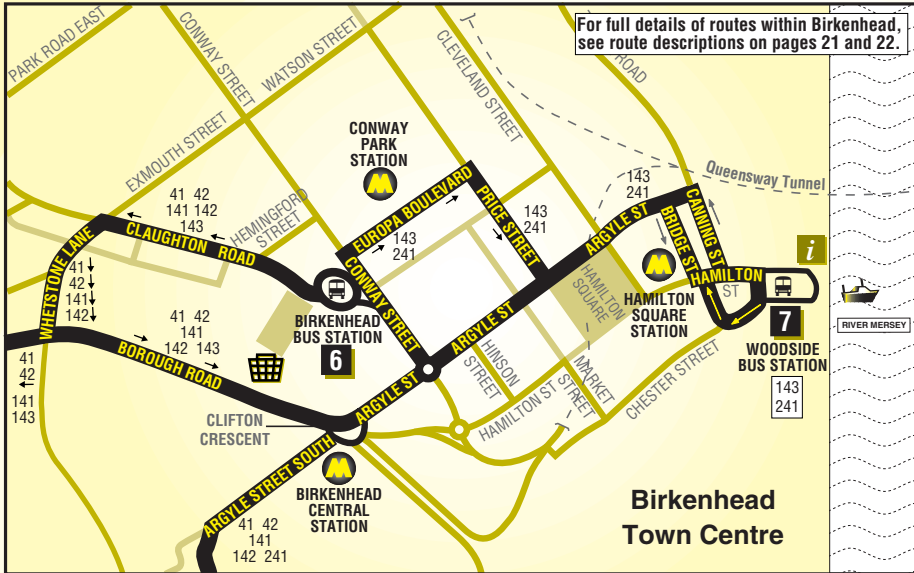

Routes 41, 42, 141 and 142:
 Mill Park - Birkenhead - Woodchurch

Route 143:
 Woodside - Woodchurch

Route 241:
 Woodside - Mill Park

1 Timing Point locations for Morland Avenue or Allport Road/Morland Avenue