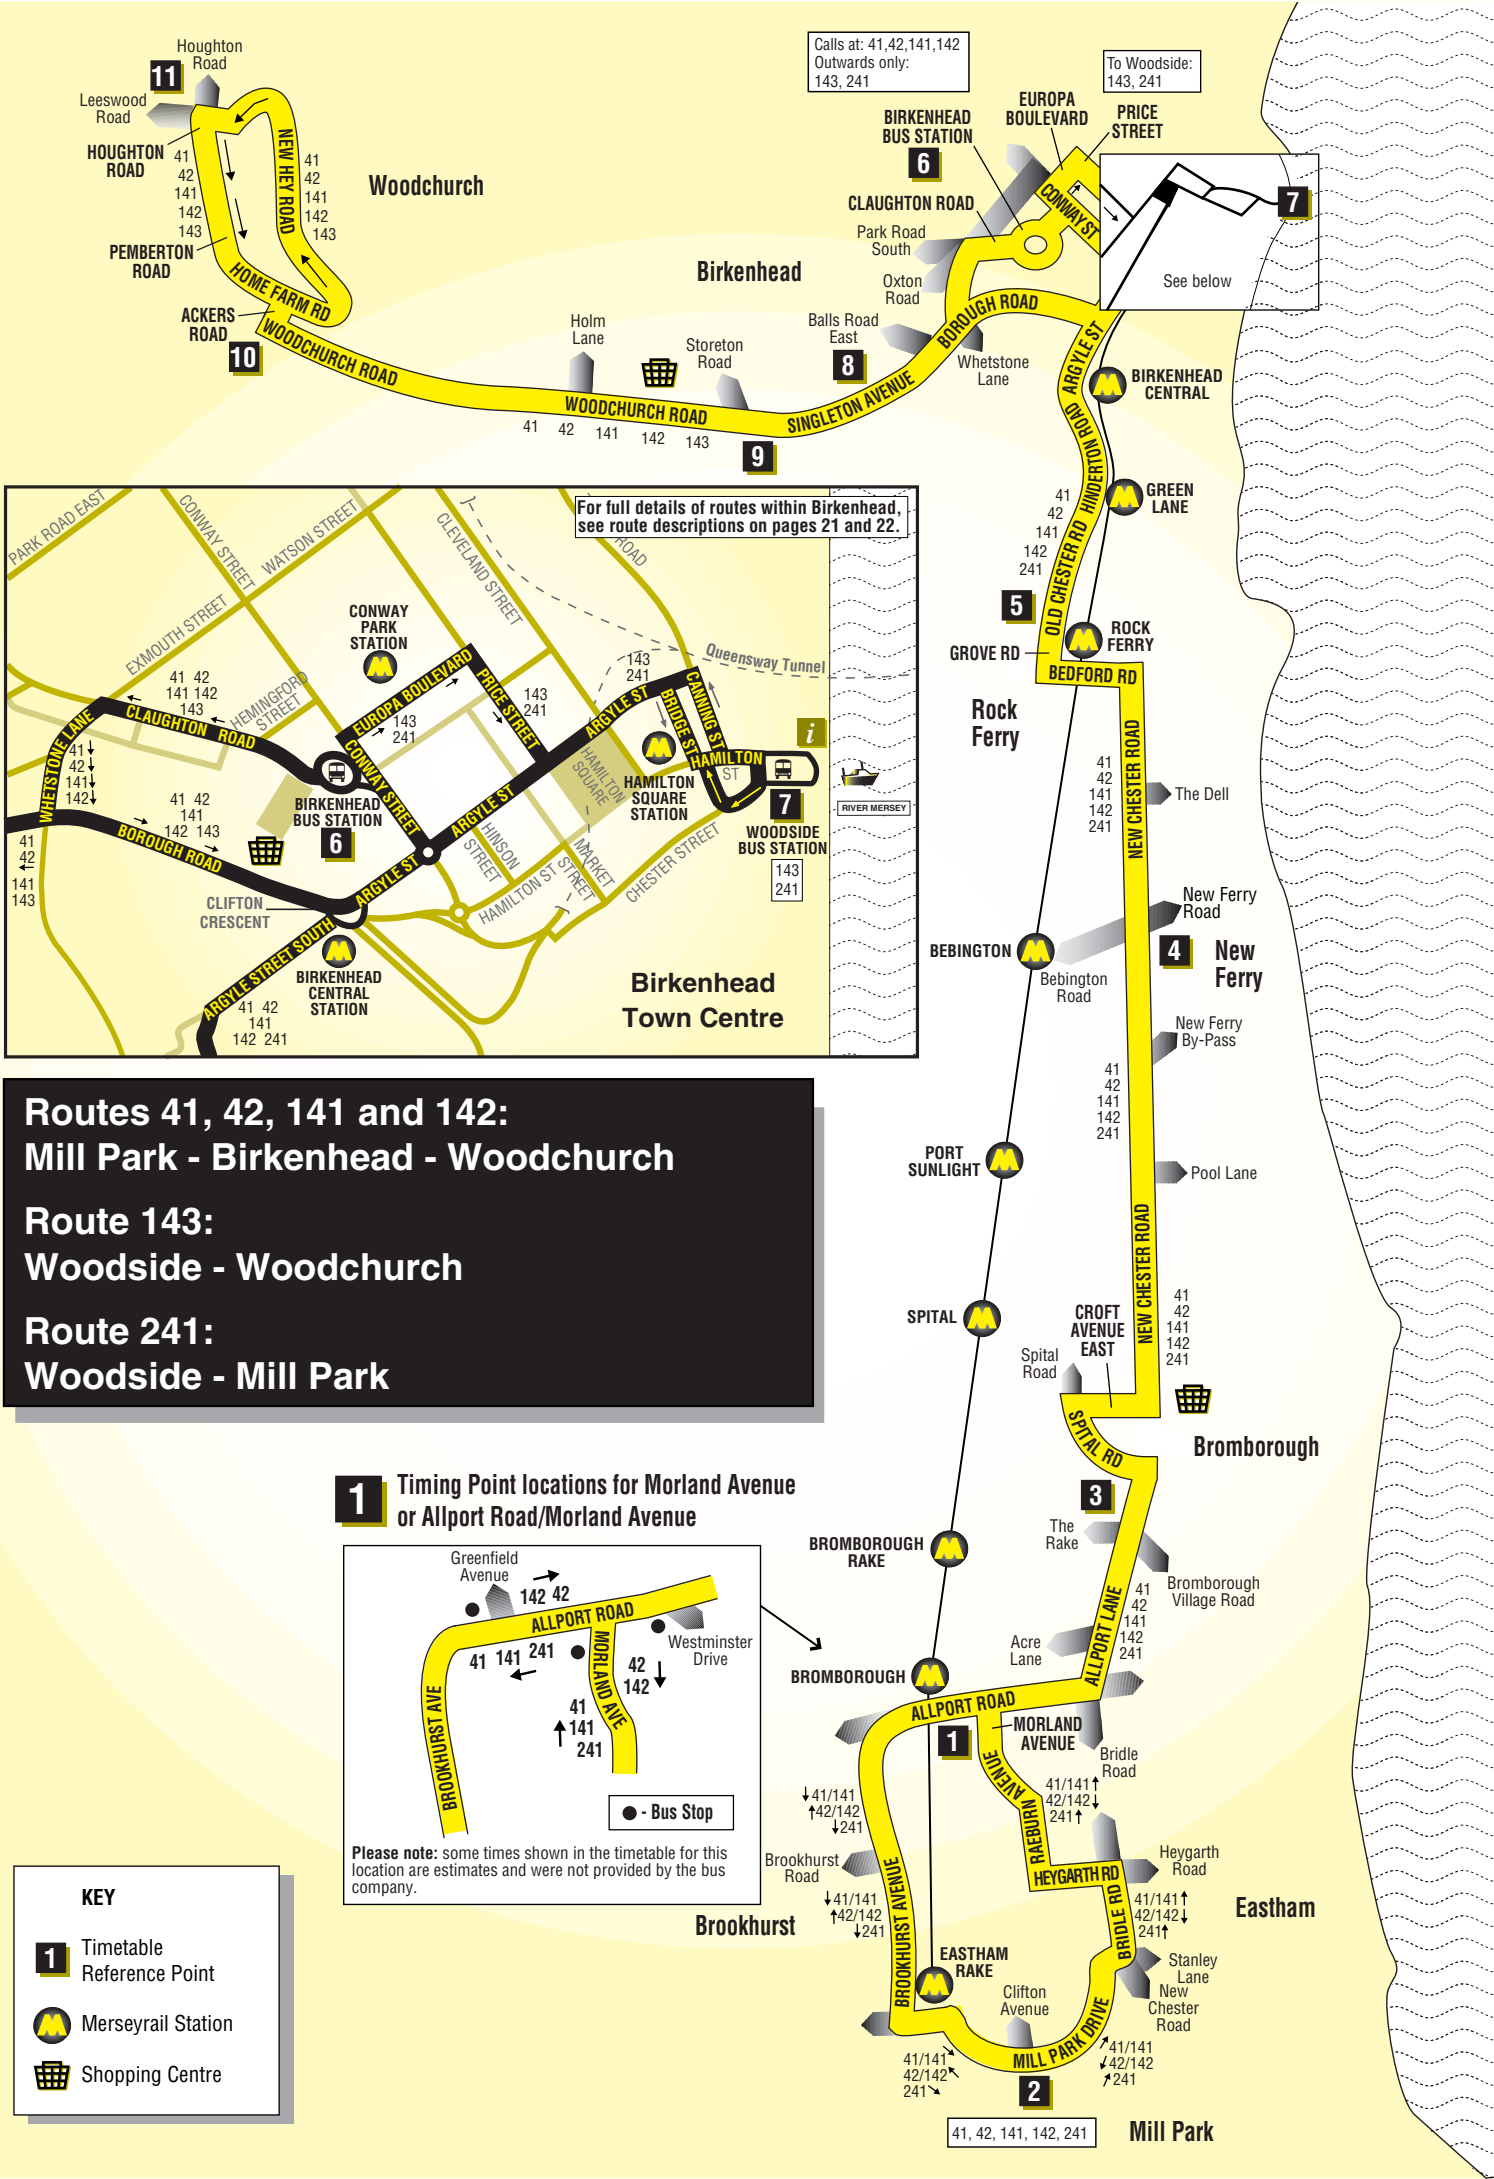

Routes 41, 42, 141 and 142:
 Mill Park - Birkenhead - Woodchurch

Route 143:
 Woodside - Woodchurch

Route 241:
 Woodside - Mill Park

1 Timing Point locations for Morland Avenue or Allport Road/Morland Avenue