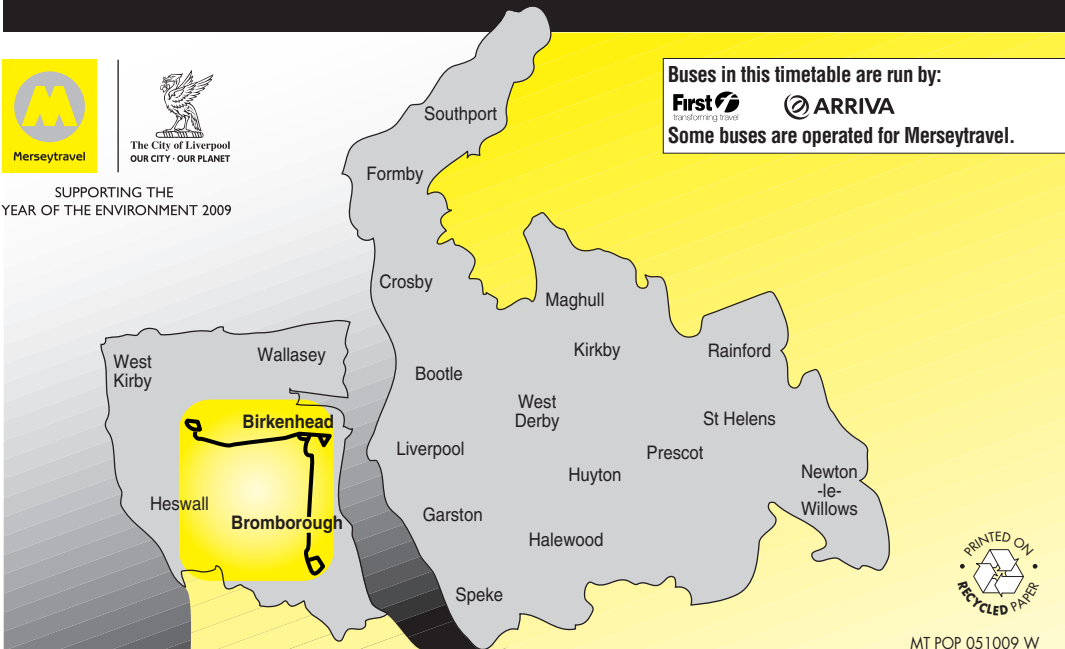

Mill Park - Birkenhead - Woodchurch

SUPPORTING THE YEAR OF THE ENVIRONMENT 2009

Buses in this timetable are run by:
First transforming travel
ARRIVA
Some buses are operated for Merseytravel.