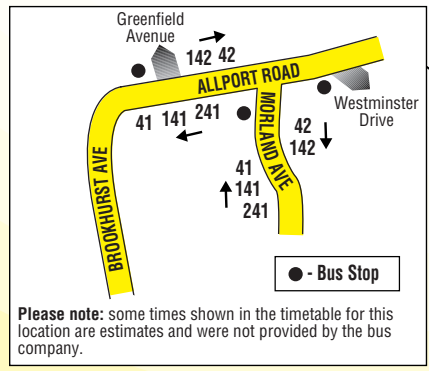

Routes 41, 42, 141 and 142:
 Mill Park - Birkenhead - Woodchurch

Route 143:
 Woodside - Woodchurch

Route 241:
 Woodside - Mill Park

1 Timing Point locations for Morland Avenue or Allport Road/Morland Avenue

Route 241 between Woodside and Mill Park: from WOODSIDE BUS STATION via Chester Street, Bridge Street, Hamilton Street, Canning Street, Argyle Street, Conway Street, Birkenhead Bus Station, Conway Street, Argyle Street, Argyle Street South, Hinderton Road, Queen Street, Old Chester Road, Grove Road, Bedford Road, New Chester Road, Croft Avenue East, Spital Road, Bromborough Village Road, Allport Lane, Allport Road, Brookhurst Avenue, Eastham Rake, Mill Park Drive to MILL PARK DRIVE (CLIFTON AVENUE).