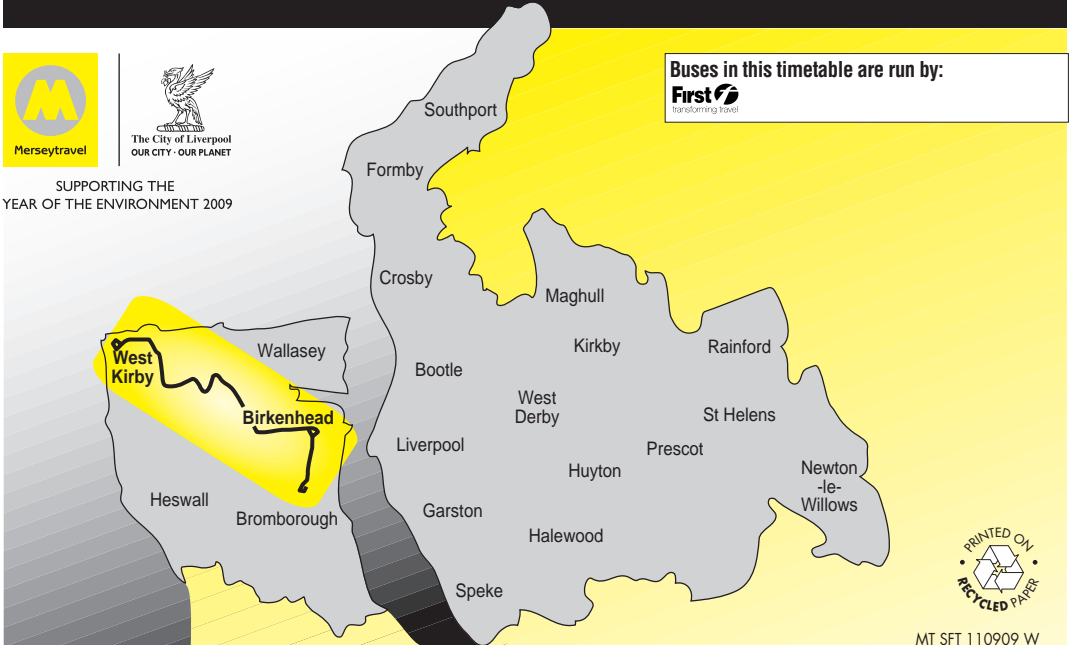

Bus times

38

West Kirby - Birkenhead - Bebington

SUPPORTING THE YEAR OF THE ENVIRONMENT 2009

Buses in this timetable are run by:

MT SFT 110909 W

Changes from 8 September 2009

Many buses now run two minutes earlier.

Route 38: West Kirby - Bebington

Key

- 1** Timetable reference point
- † Church
- 🎓 College
- 🚉 Merseyrail station
- 🏌️ Golf course

Route 38 between West Kirby and Bebington: from WEST KIRBY (WETHERSPOONS PUBLIC HOUSE) via Grange Road, Meols Drive, Market Street, Birkenhead Road, Hoylake Road, Fender Lane, Bidston By-pass, Hoylake Road, St James Road, Tollemache Road, Upton Road, Park Road West, Park Road South, Cloughton Road, Hemingford Street, Conway Street, Birkenhead Bus Station, Cloughton Road, Exmouth Street, Whetstone Lane, Derby Road, Greenway Road, Bebington Road, Old Chester Road, Bebington Road to BEBINGTON MERSEYRAIL STATION/BEBINGTON ROAD.

Route 38 between Bebington and West Kirby from: BEBINGTON MERSEYRAIL STATION/BEBINGTON ROAD via Bebington Road, Old Chester Road, Bebington Road, Greenway Road, Derby Road, Whetstone Lane, Borough Road, Clifton Crescent, Argyle Street, Conway Street, Birkenhead Bus Station, Cloughton Road, Park Road South, Park Road West, Upton Road, Tollemache Road, St James Road, Hoylake Road, Bidston By-Pass, Fender Lane, Hoylake Road, Birkenhead Road, Market Street, Meols Drive, Grange Road to WEST KIRBY MERSEYRAIL STATION.