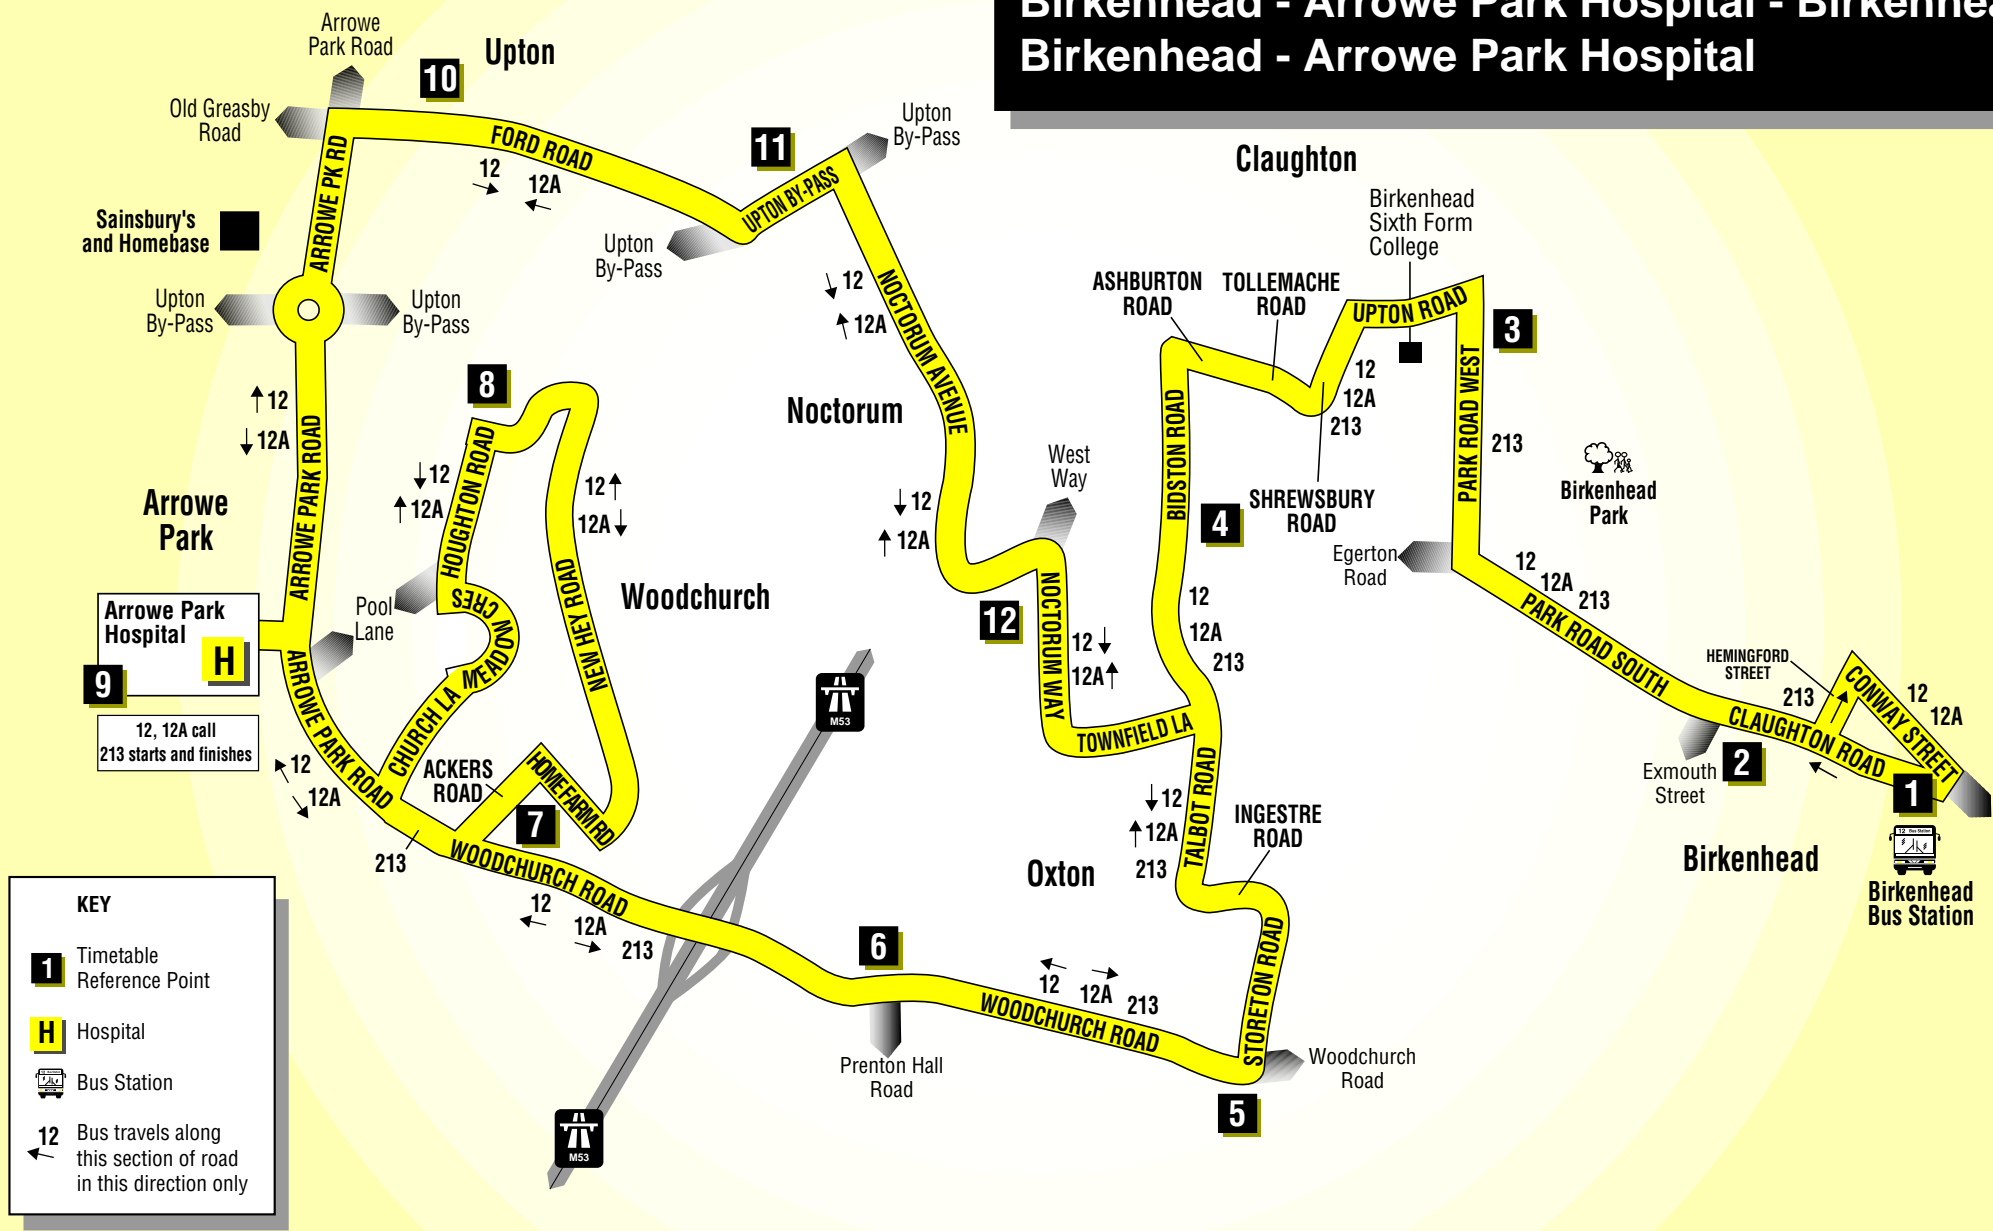

Calls costs 10p per minute from
land lines, mobiles may vary

OPEN 0800 TILL 2000 7 DAYS A WEEK

www.merseytravel.gov.uk

Please recycle
this booklet
when you have
finished with it.

Routes 12, 12A and 213: Birkenhead - Arrowe Park Hospital - Birkenhead Birkenhead - Arrowe Park Hospital

then
at
these
mins
past
each
hour

until

Saturdays and Sundays - No Service

Route 12 from BIRKENHEAD BUS STATION via Claughton Road, Park Road South, Park Road West, Upton Road, Shrewsbury Road, Tollemache Road, Ashburton Road, Bidston Road, Talbot Road, Ingestre Road, Storeton Road, Woodchurch Road, Ackers Road, Home Farm Road, New Hey Road, Houghton Road, Meadow Crescent, Church Lane, Arrowe Park Road, ARROWE PARK HOSPITAL INTERNAL ROAD, Arrowe Park Road, The Village (Upton), Ford Road, Upton By-Pass, Noctorum Avenue, Noctorum Way, Townfield Lane, Bidston Road, Ashburton Road, Tollemache Road, Shrewsbury Road, Upton Road, Park Road West, Park Road South, Claughton Road, Hemingford Street, Conway Street to CONWAY STREET for BIRKENHEAD BUS STATION.

Codes used on this page:

M - Merseytravel Bus Service operated by A2B Travel

Mondays to Fridays and Sundays - No Service 213

Route 213 between Birkenhead to Arrowe Park from: BIRKENHEAD BUS STATION via Claughton Road, Park Road South, Park Road West, Upton Road, Shrewsbury Road, Tollemache Road, Ashburton Road, Bidston Road, Talbot Road, Mill Hill, Ingestre Road, Storeton Road, Woodchurch Road, Arrowe Park Road to ARROWE PARK HOSPITAL.

Route 213 between Arrowe Park and Birkenhead: from ARROWE PARK HOSPITAL via Arrowe Park Road Woodchurch Road, Storeton Road, Ingestre Road, Mill Hill, Talbot Road, Bidston Road, Ashburton Road, Tollemache Road, Shrewsbury Road, Upton Road, Park Road West, Park Road South, Claughton Road, Hemingford Street, Conway Street to CONWAY STREET FOR BIRKENHEAD BUS STATION.